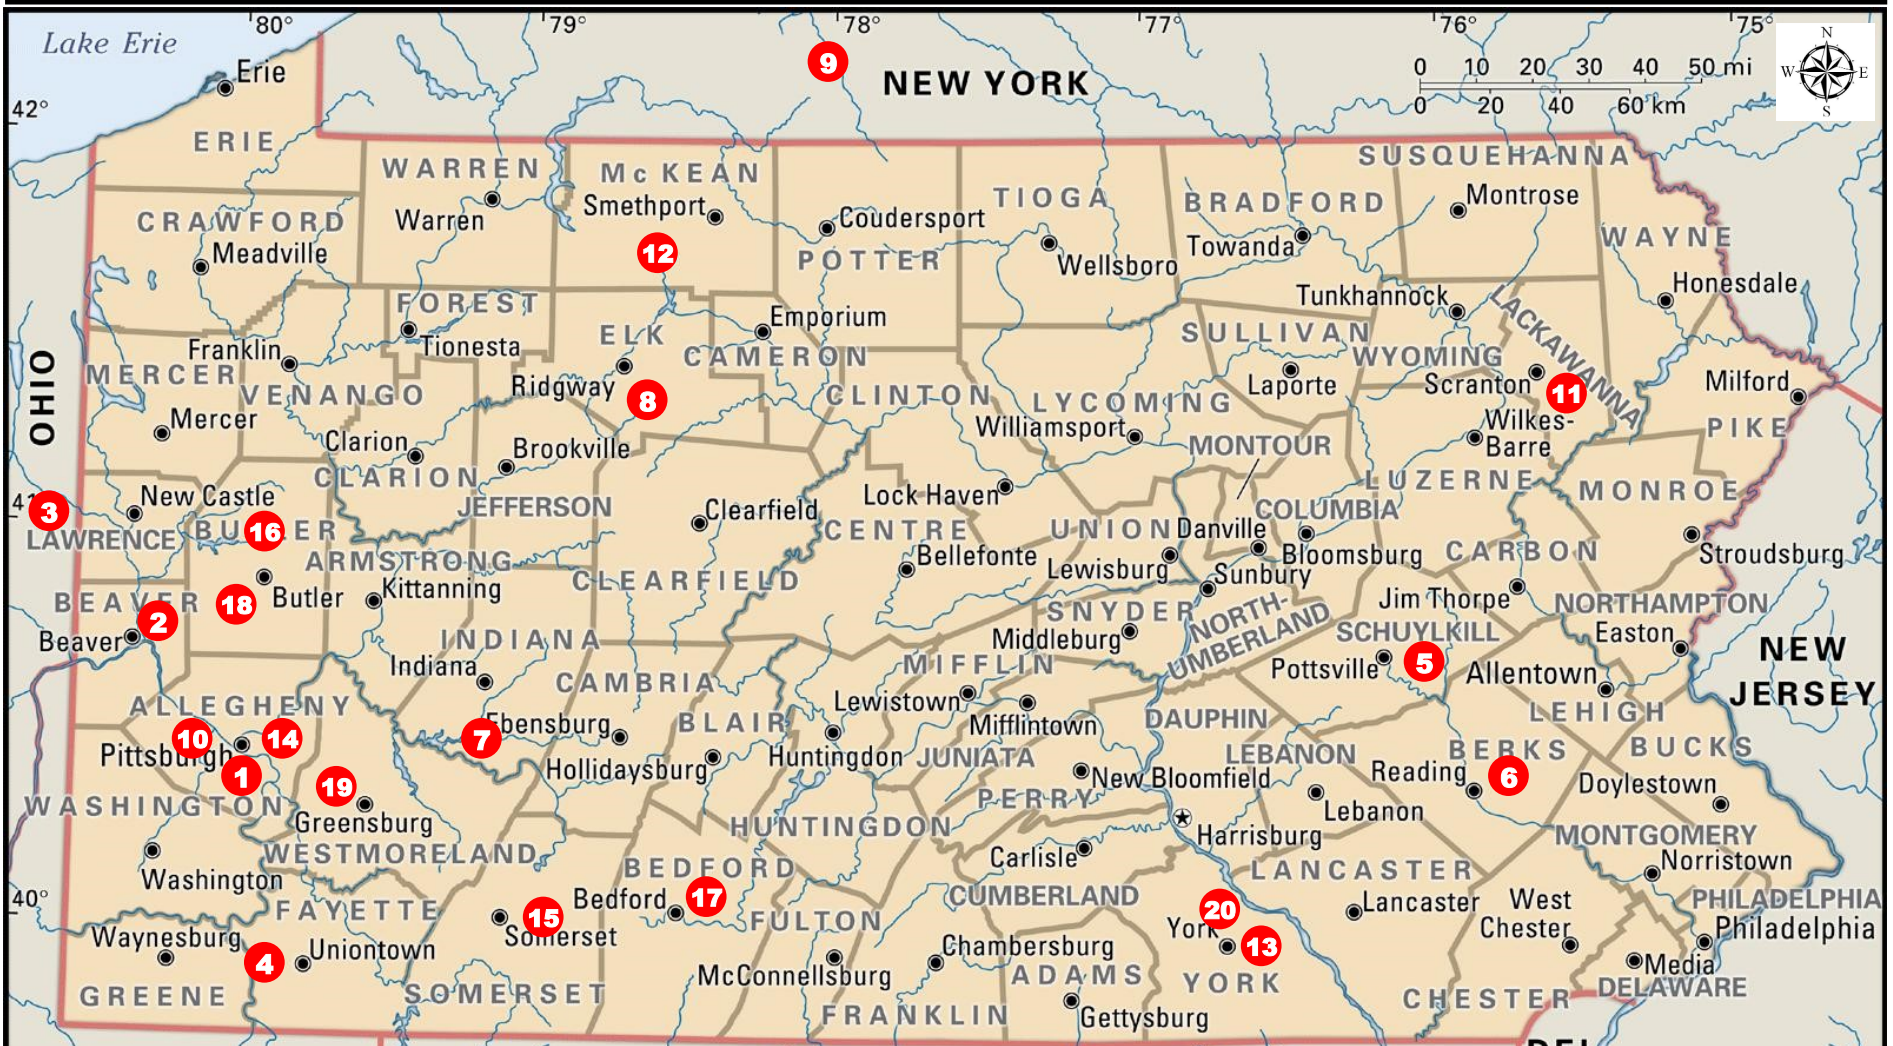

# BUTLER COUNTY, PA.—CONTRACTED LANDFILLS

- |                     |              |                   |                        |
|---------------------|--------------|-------------------|------------------------|
| 1. Arden            | 6. Conestoga | 11. Keystone      | 16. Northwest Sanitary |
| 2. Brunner          | 7. Evergreen | 12. McKean County | 17. Sandy Run          |
| 3. Carbon Limestone | 8. Greentree | 13. Modern        | 18. Seneca             |
| 4. Chestnut Valley  | 9. Hyland    | 14. Monroeville   | 19. Valley             |
| 5. Commonwealth     | 10. Imperial | 15. Mostoller     | 20. York County        |